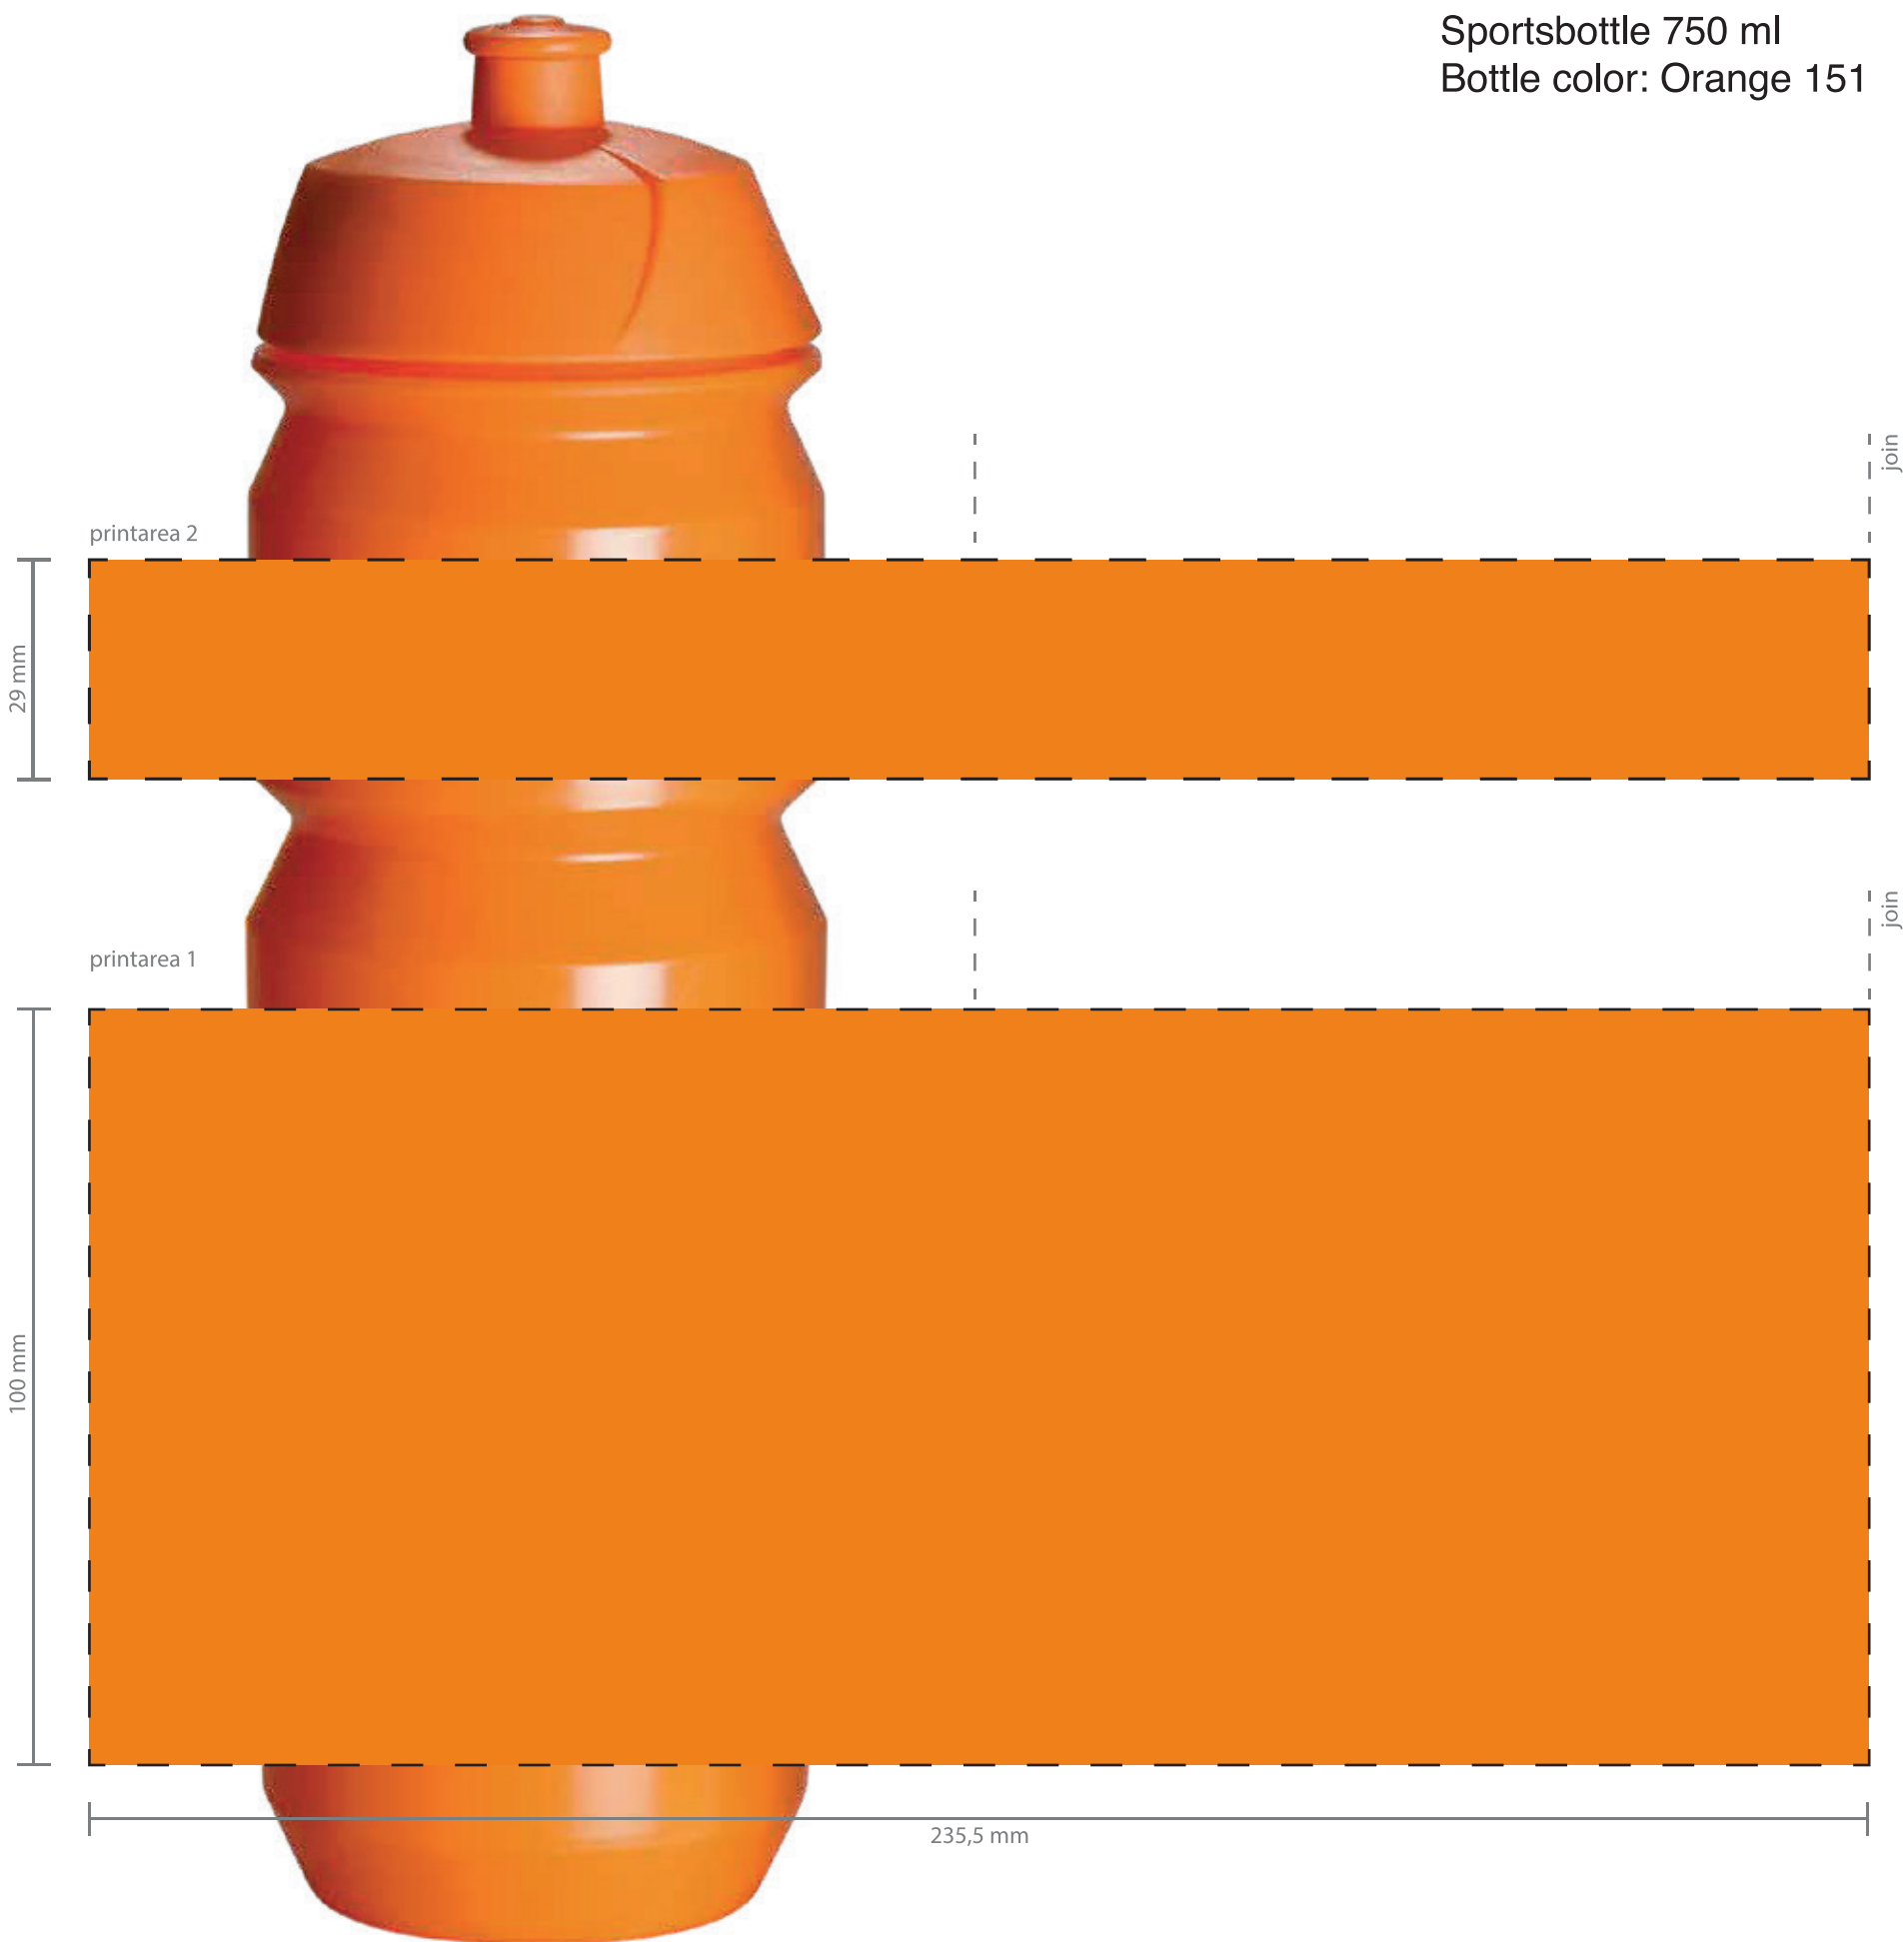

Sportsbottle 750 ml
Bottle color: Blue 801

Sportsbottle 750 ml
Bottle color: Blue 300

printarea 2

29 mm

printarea 1

100 mm

235,5 mm

join

join

Sportsbottle 750 ml
Bottle color: Blue 287

Sportsbottle 750 ml
Bottle color: Green 375

Sportsbottle 750 ml
Bottle color: Yellow 108

Sportsbottle 750 ml
Bottle color: Orange 151

Sportsbottle 750 ml
Bottle color: Red 485

Sportsbottle 750 ml
Bottle color: Fluo pink