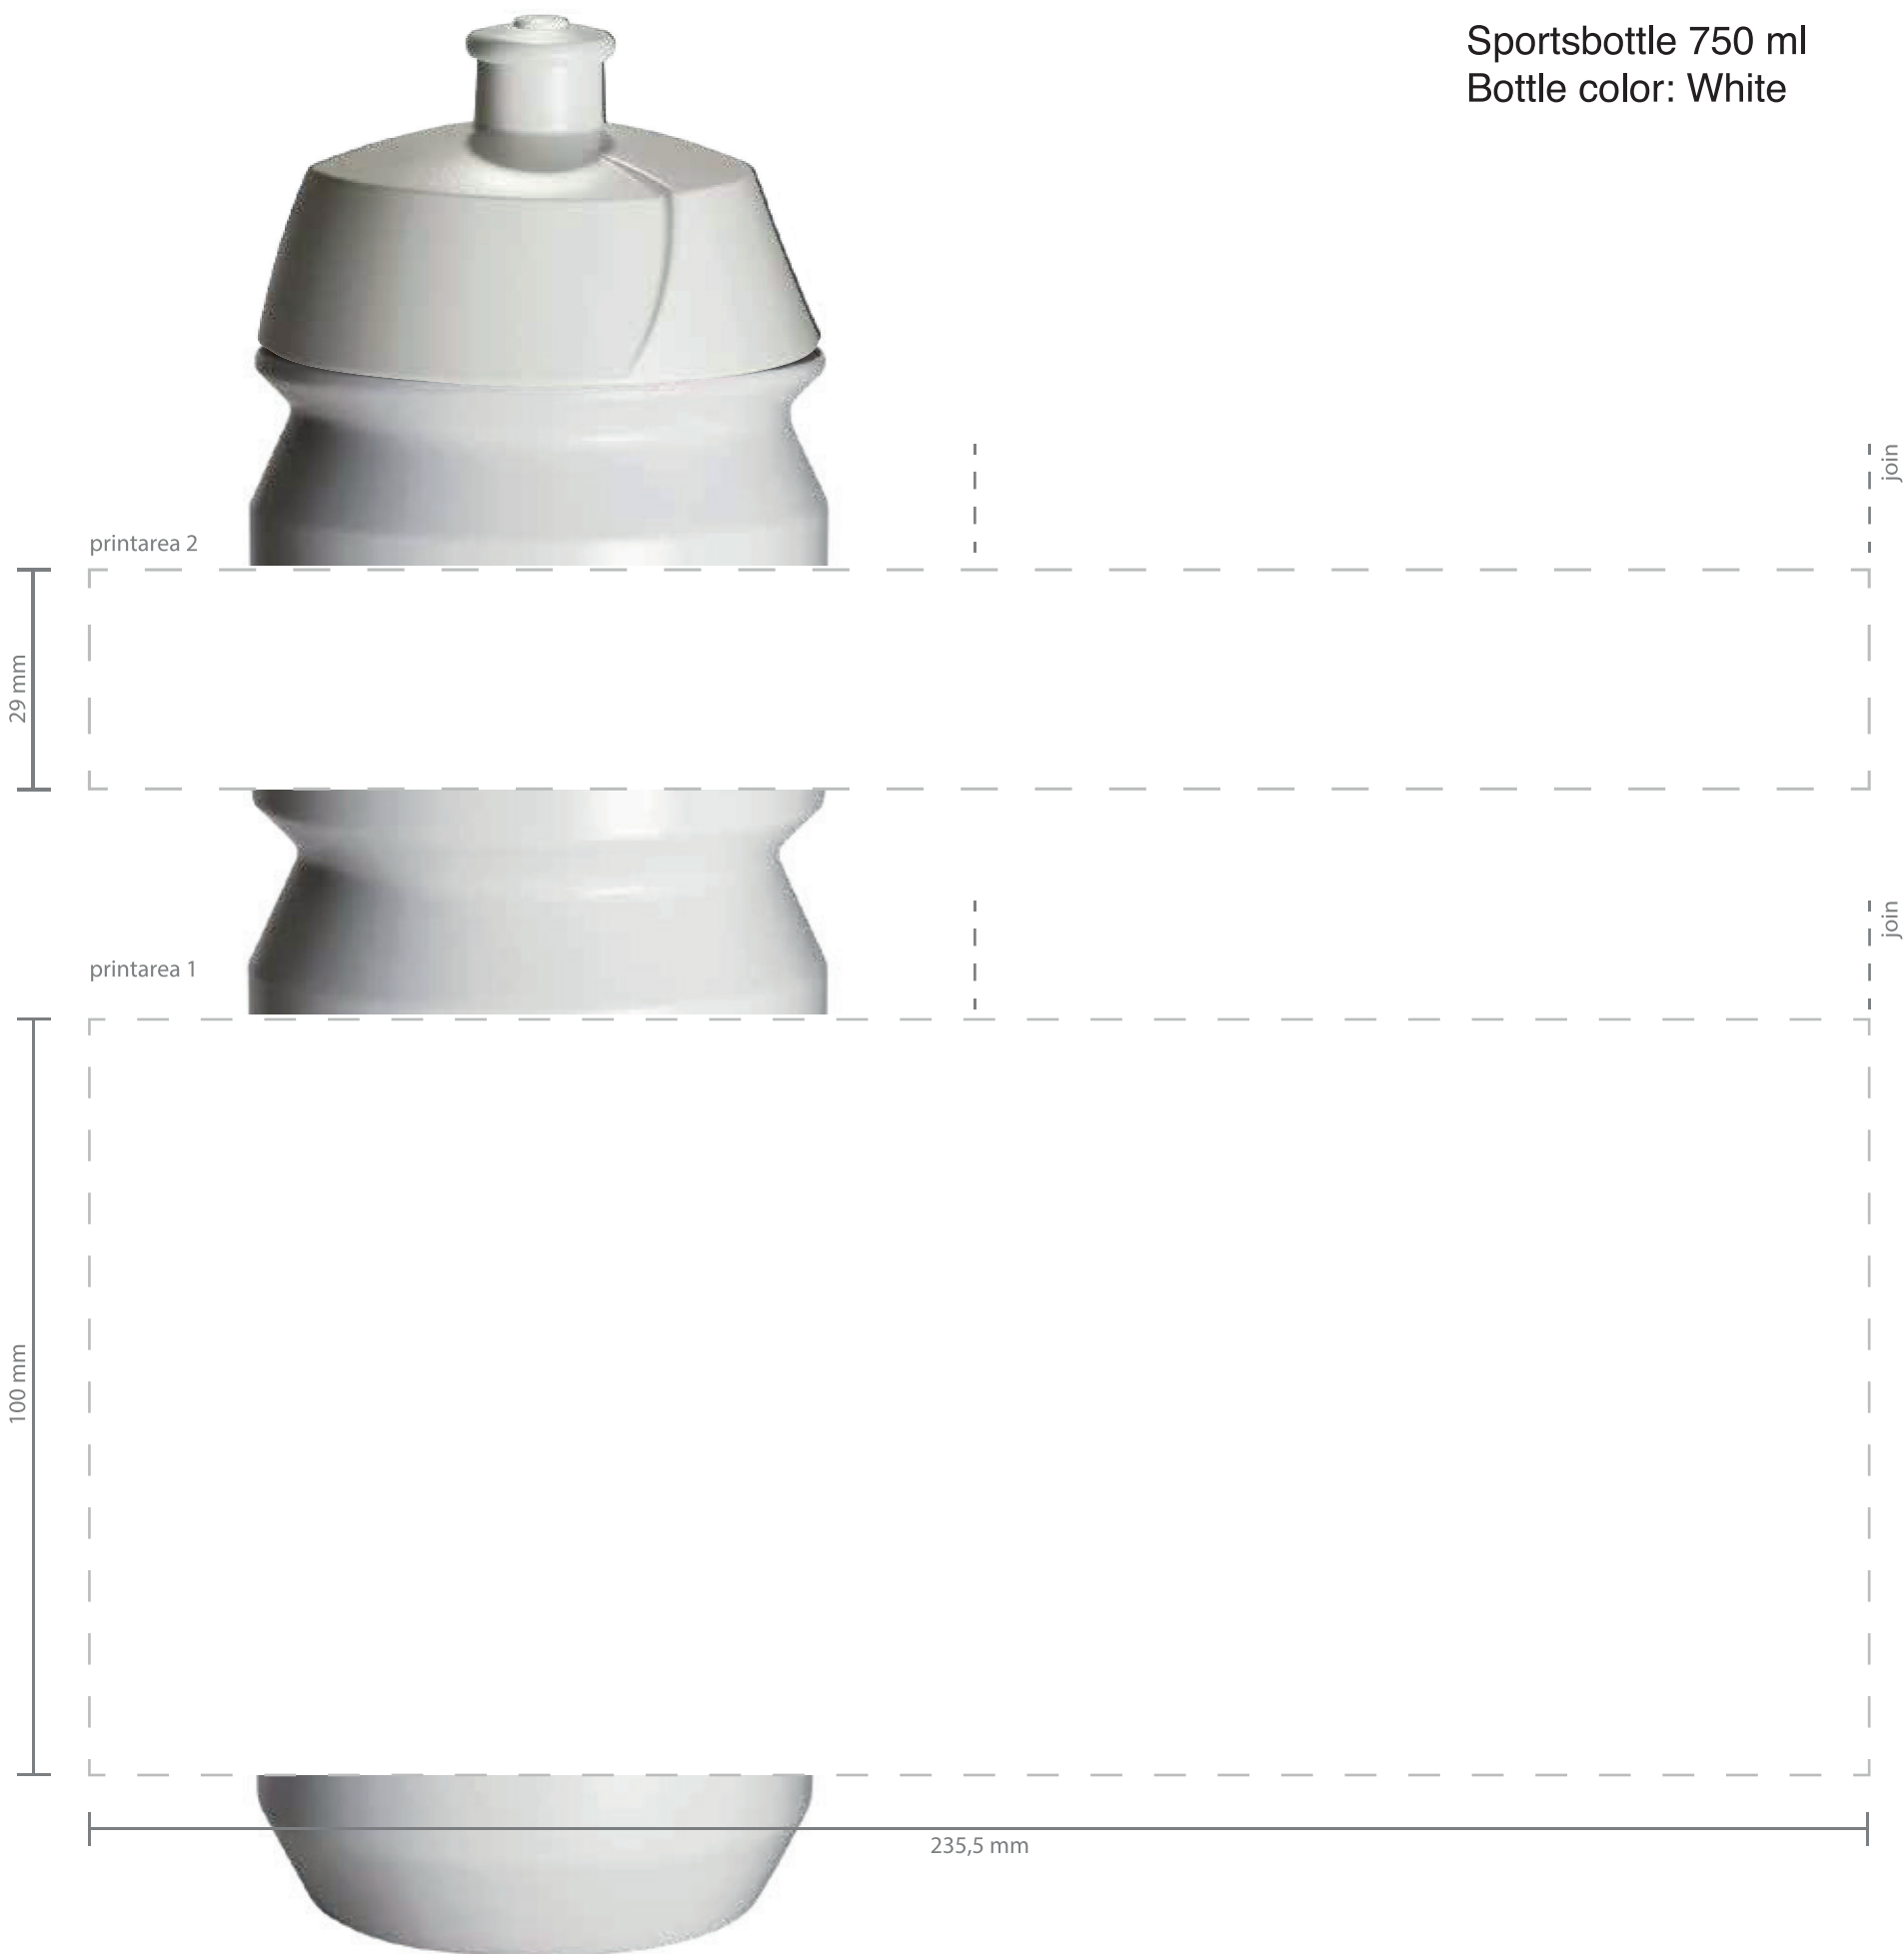

Sportsbottle 750 ml
Bottle color: White

Sportsbottle 750 ml
Bottle color: Transparent white

Sportsbottle 750 ml
Bottle color: Transparent black

Sportsbottle 750 ml
Bottle color: Black

Sportsbottle 750 ml
Bottle color: Transparent blue 2915

Sportsbottle 750 ml
Bottle color: Blue 801

Sportsbottle 750 ml
Bottle color: Blue 300

printarea 2

29 mm

printarea 1

100 mm

235,5 mm

join

join

Sportsbottle 750 ml
Bottle color: Blue 287

Sportsbottle 750 ml
Bottle color: Green 375

Sportsbottle 750 ml
Bottle color: Yellow 108

Sportsbottle 750 ml
Bottle color: Orange 151

Sportsbottle 750 ml
Bottle color: Red 485

Sportsbottle 750 ml
Bottle color: Fluo pink