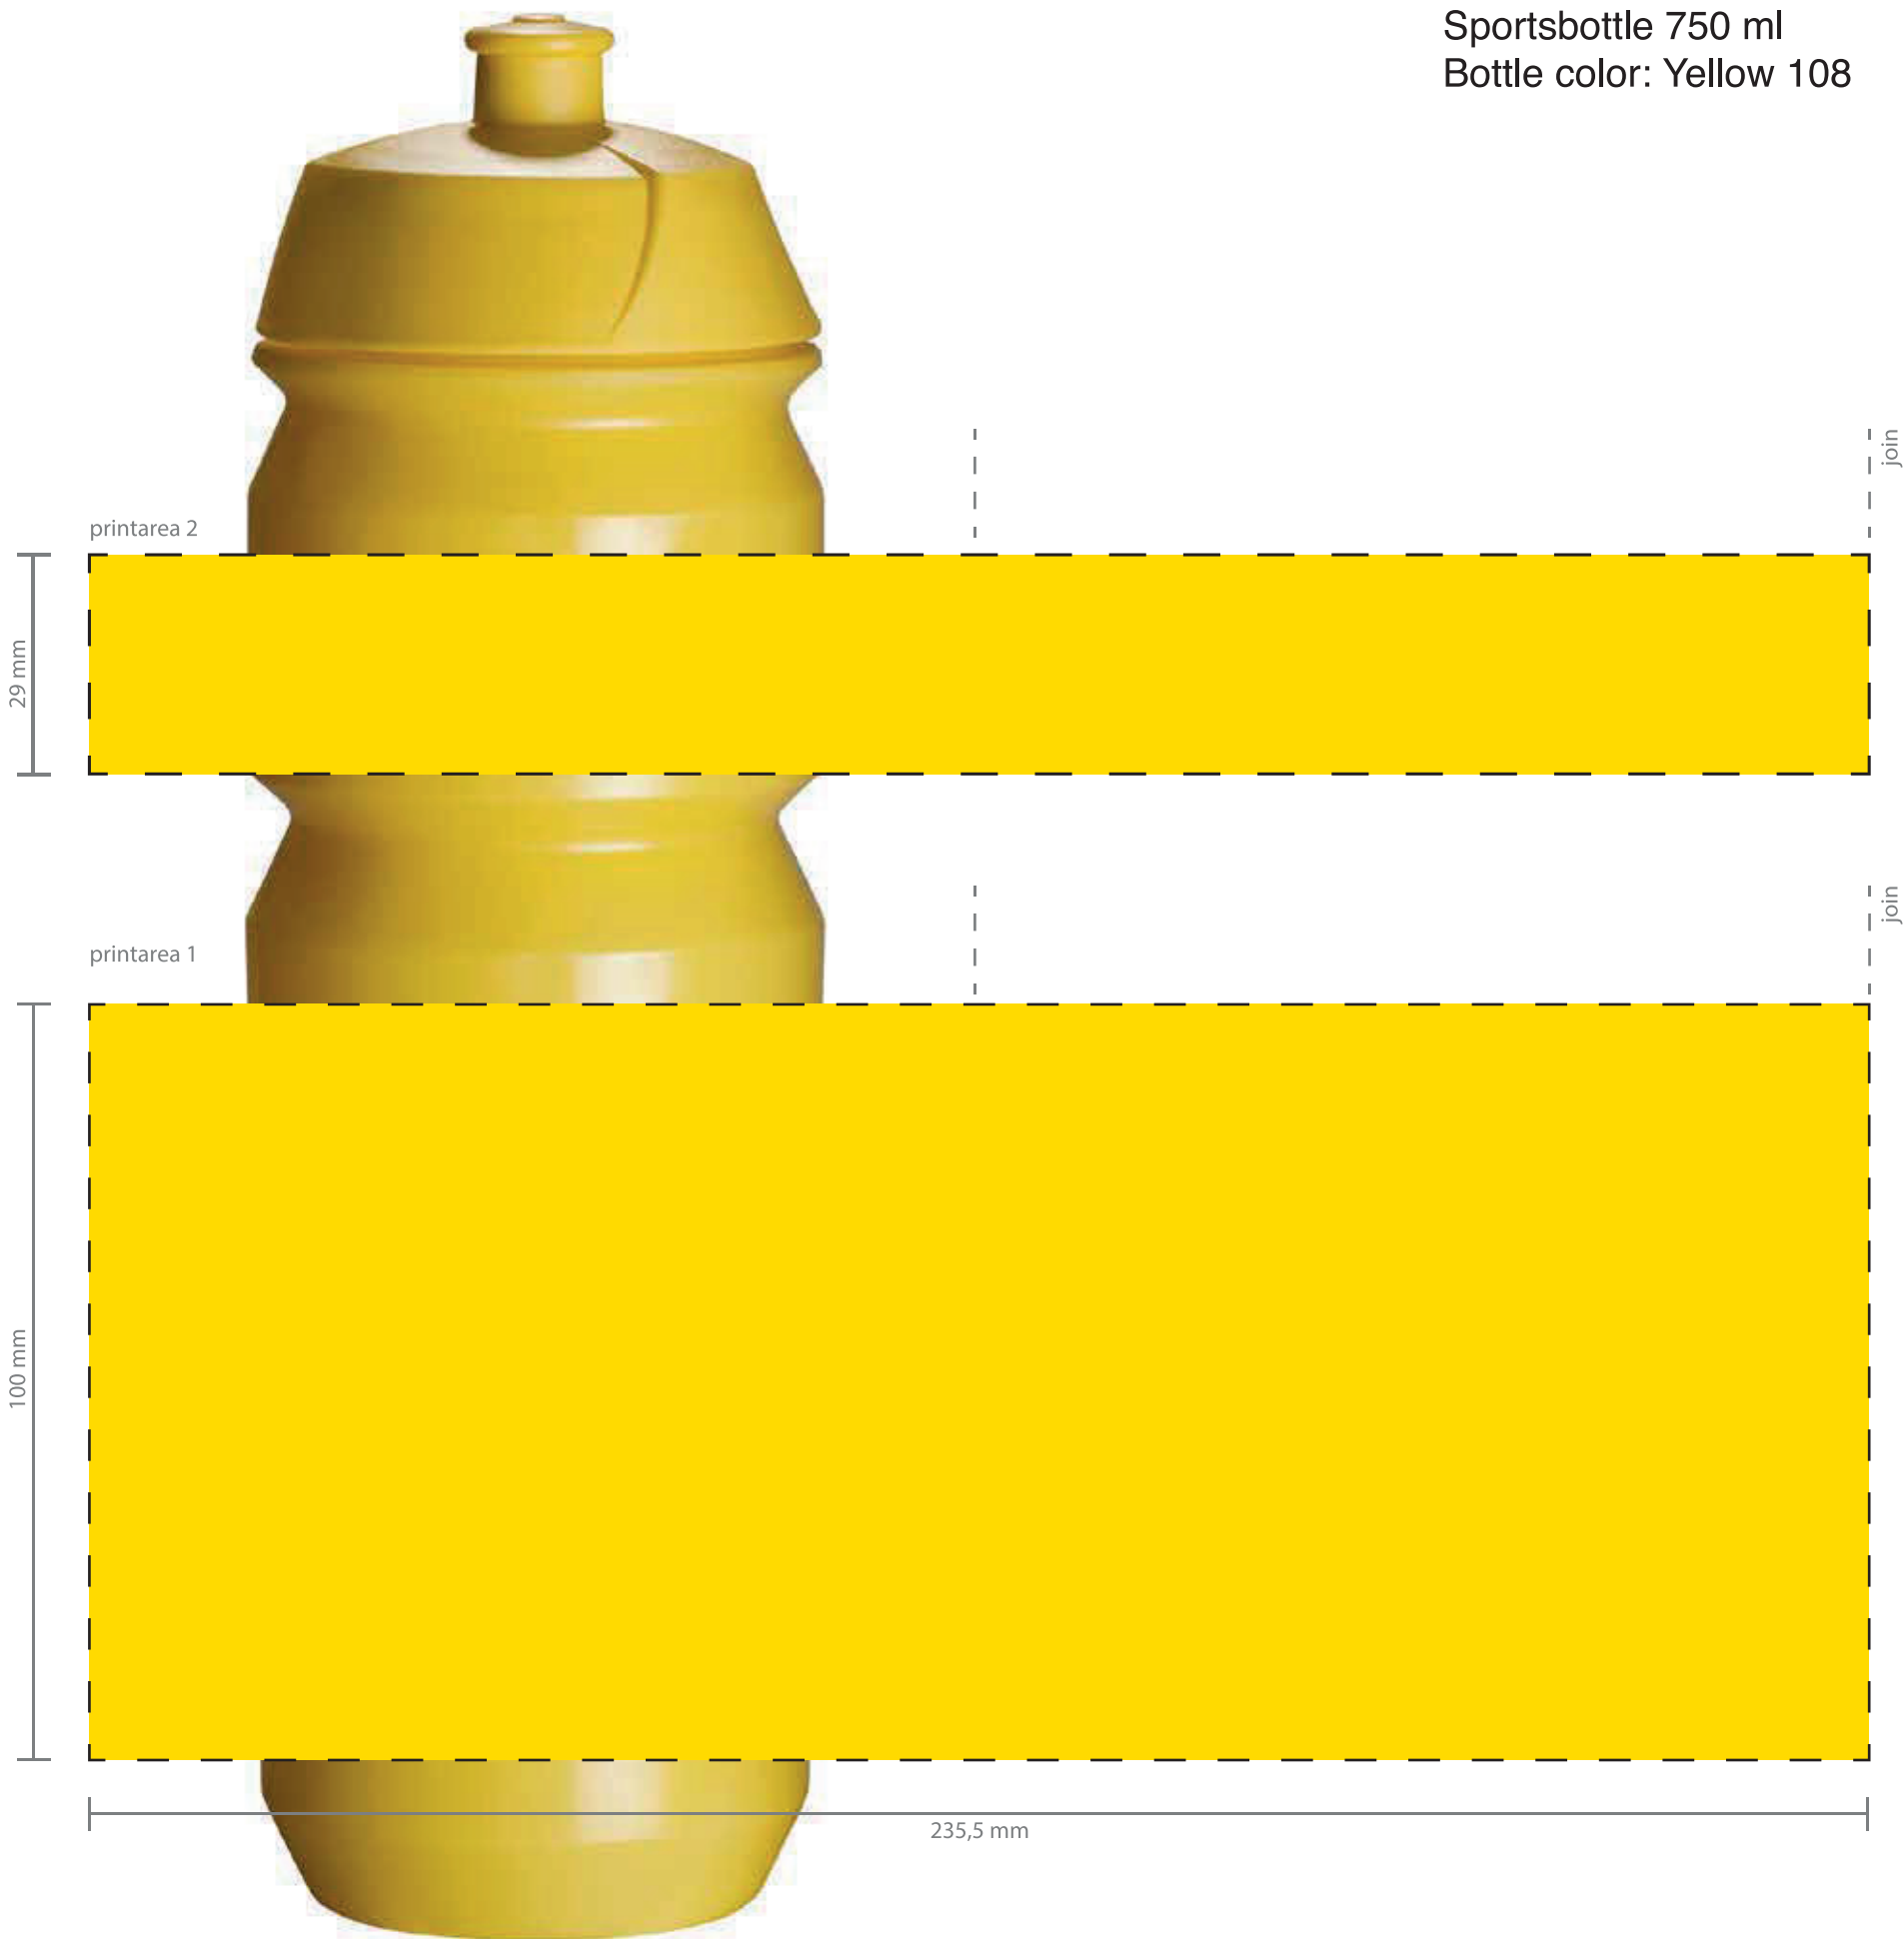

Sportsbottle 750 ml
Bottle color: Blue 801

Sportsbottle 750 ml
Bottle color: Blue 300

printarea 2

29 mm

printarea 1

100 mm

235,5 mm

join

join

Sportsbottle 750 ml
Bottle color: Blue 287

Sportsbottle 750 ml
Bottle color: Green 375

Sportsbottle 750 ml
Bottle color: Yellow 108

Sportsbottle 750 ml
Bottle color: Orange 151

Sportsbottle 750 ml
Bottle color: Red 485

Sportsbottle 750 ml
Bottle color: Fluo pink