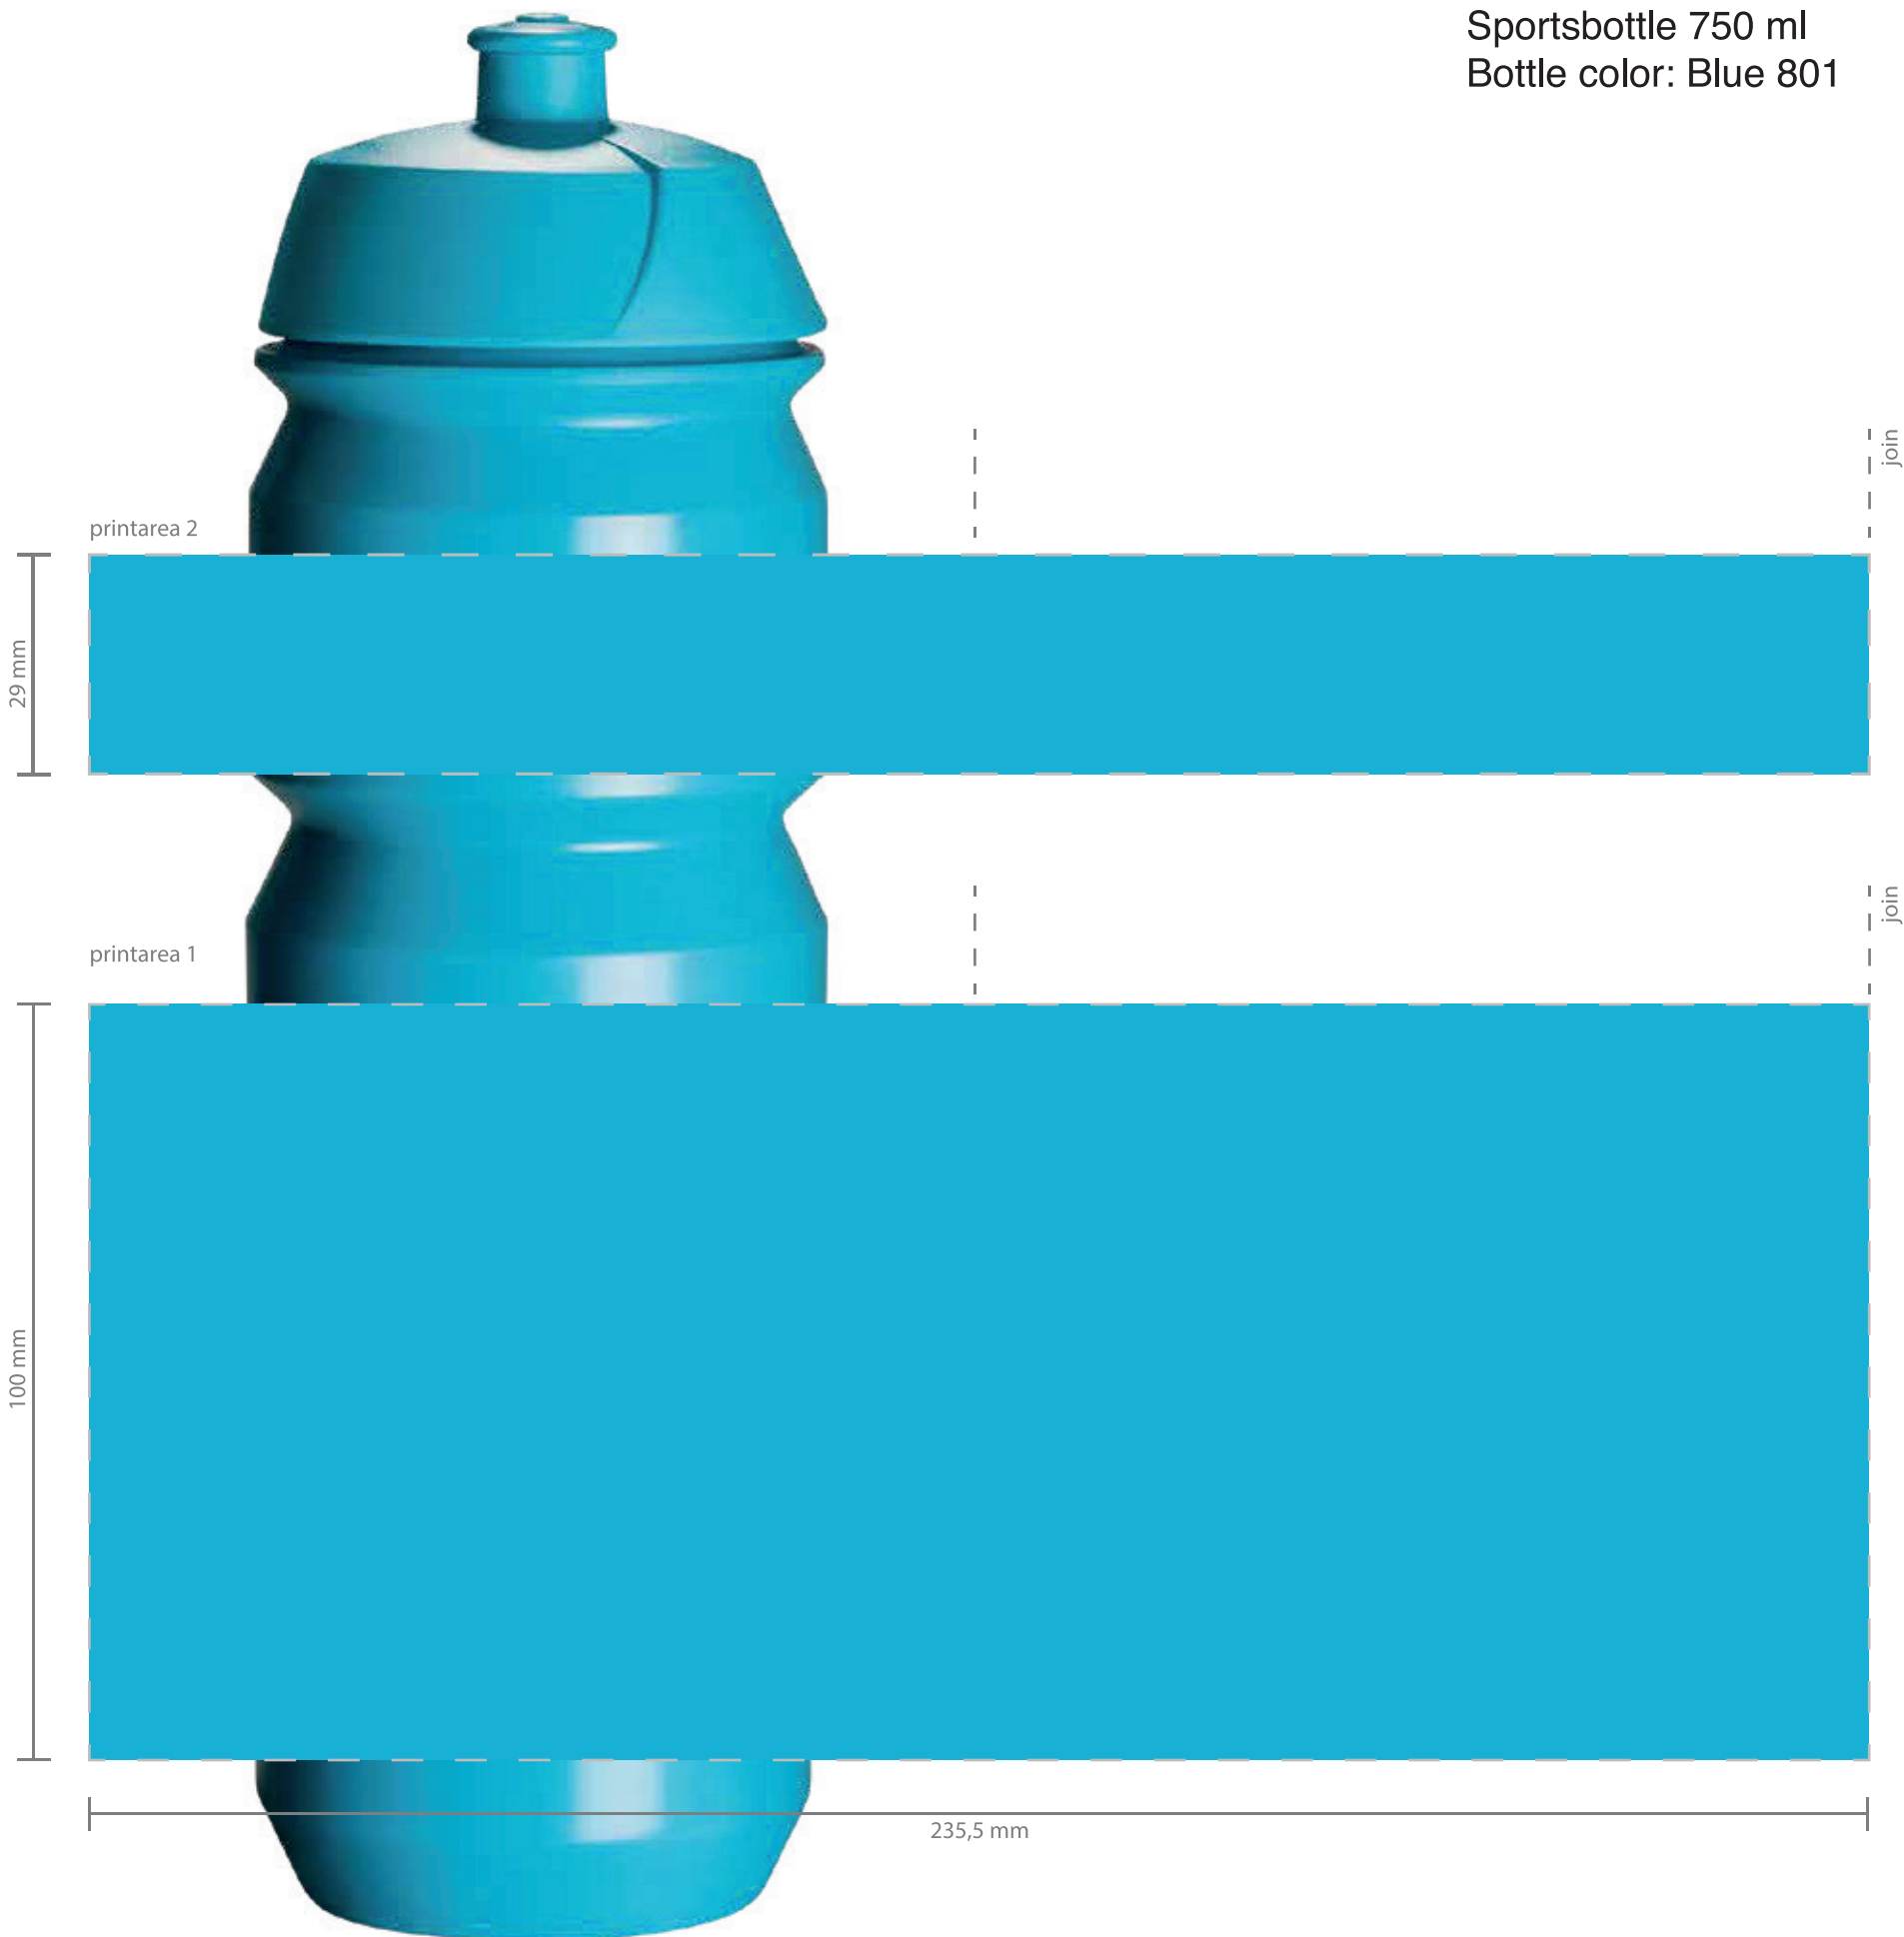

Sportsbottle 750 ml
Bottle color: White

Sportsbottle 750 ml
Bottle color: Transparent white

Sportsbottle 750 ml
Bottle color: Transparent black

Sportsbottle 750 ml
Bottle color: Black

Sportsbottle 750 ml
Bottle color: Transparent blue 2915

Sportsbottle 750 ml
Bottle color: Blue 801

Sportsbottle 750 ml
Bottle color: Blue 300

printarea 2

29 mm

printarea 1

100 mm

235,5 mm

join

join

Sportsbottle 750 ml
Bottle color: Blue 287

Sportsbottle 750 ml
Bottle color: Green 375

Sportsbottle 750 ml
Bottle color: Yellow 108

Sportsbottle 750 ml
Bottle color: Orange 151

Sportsbottle 750 ml
Bottle color: Red 485

Sportsbottle 750 ml
Bottle color: Fluo pink