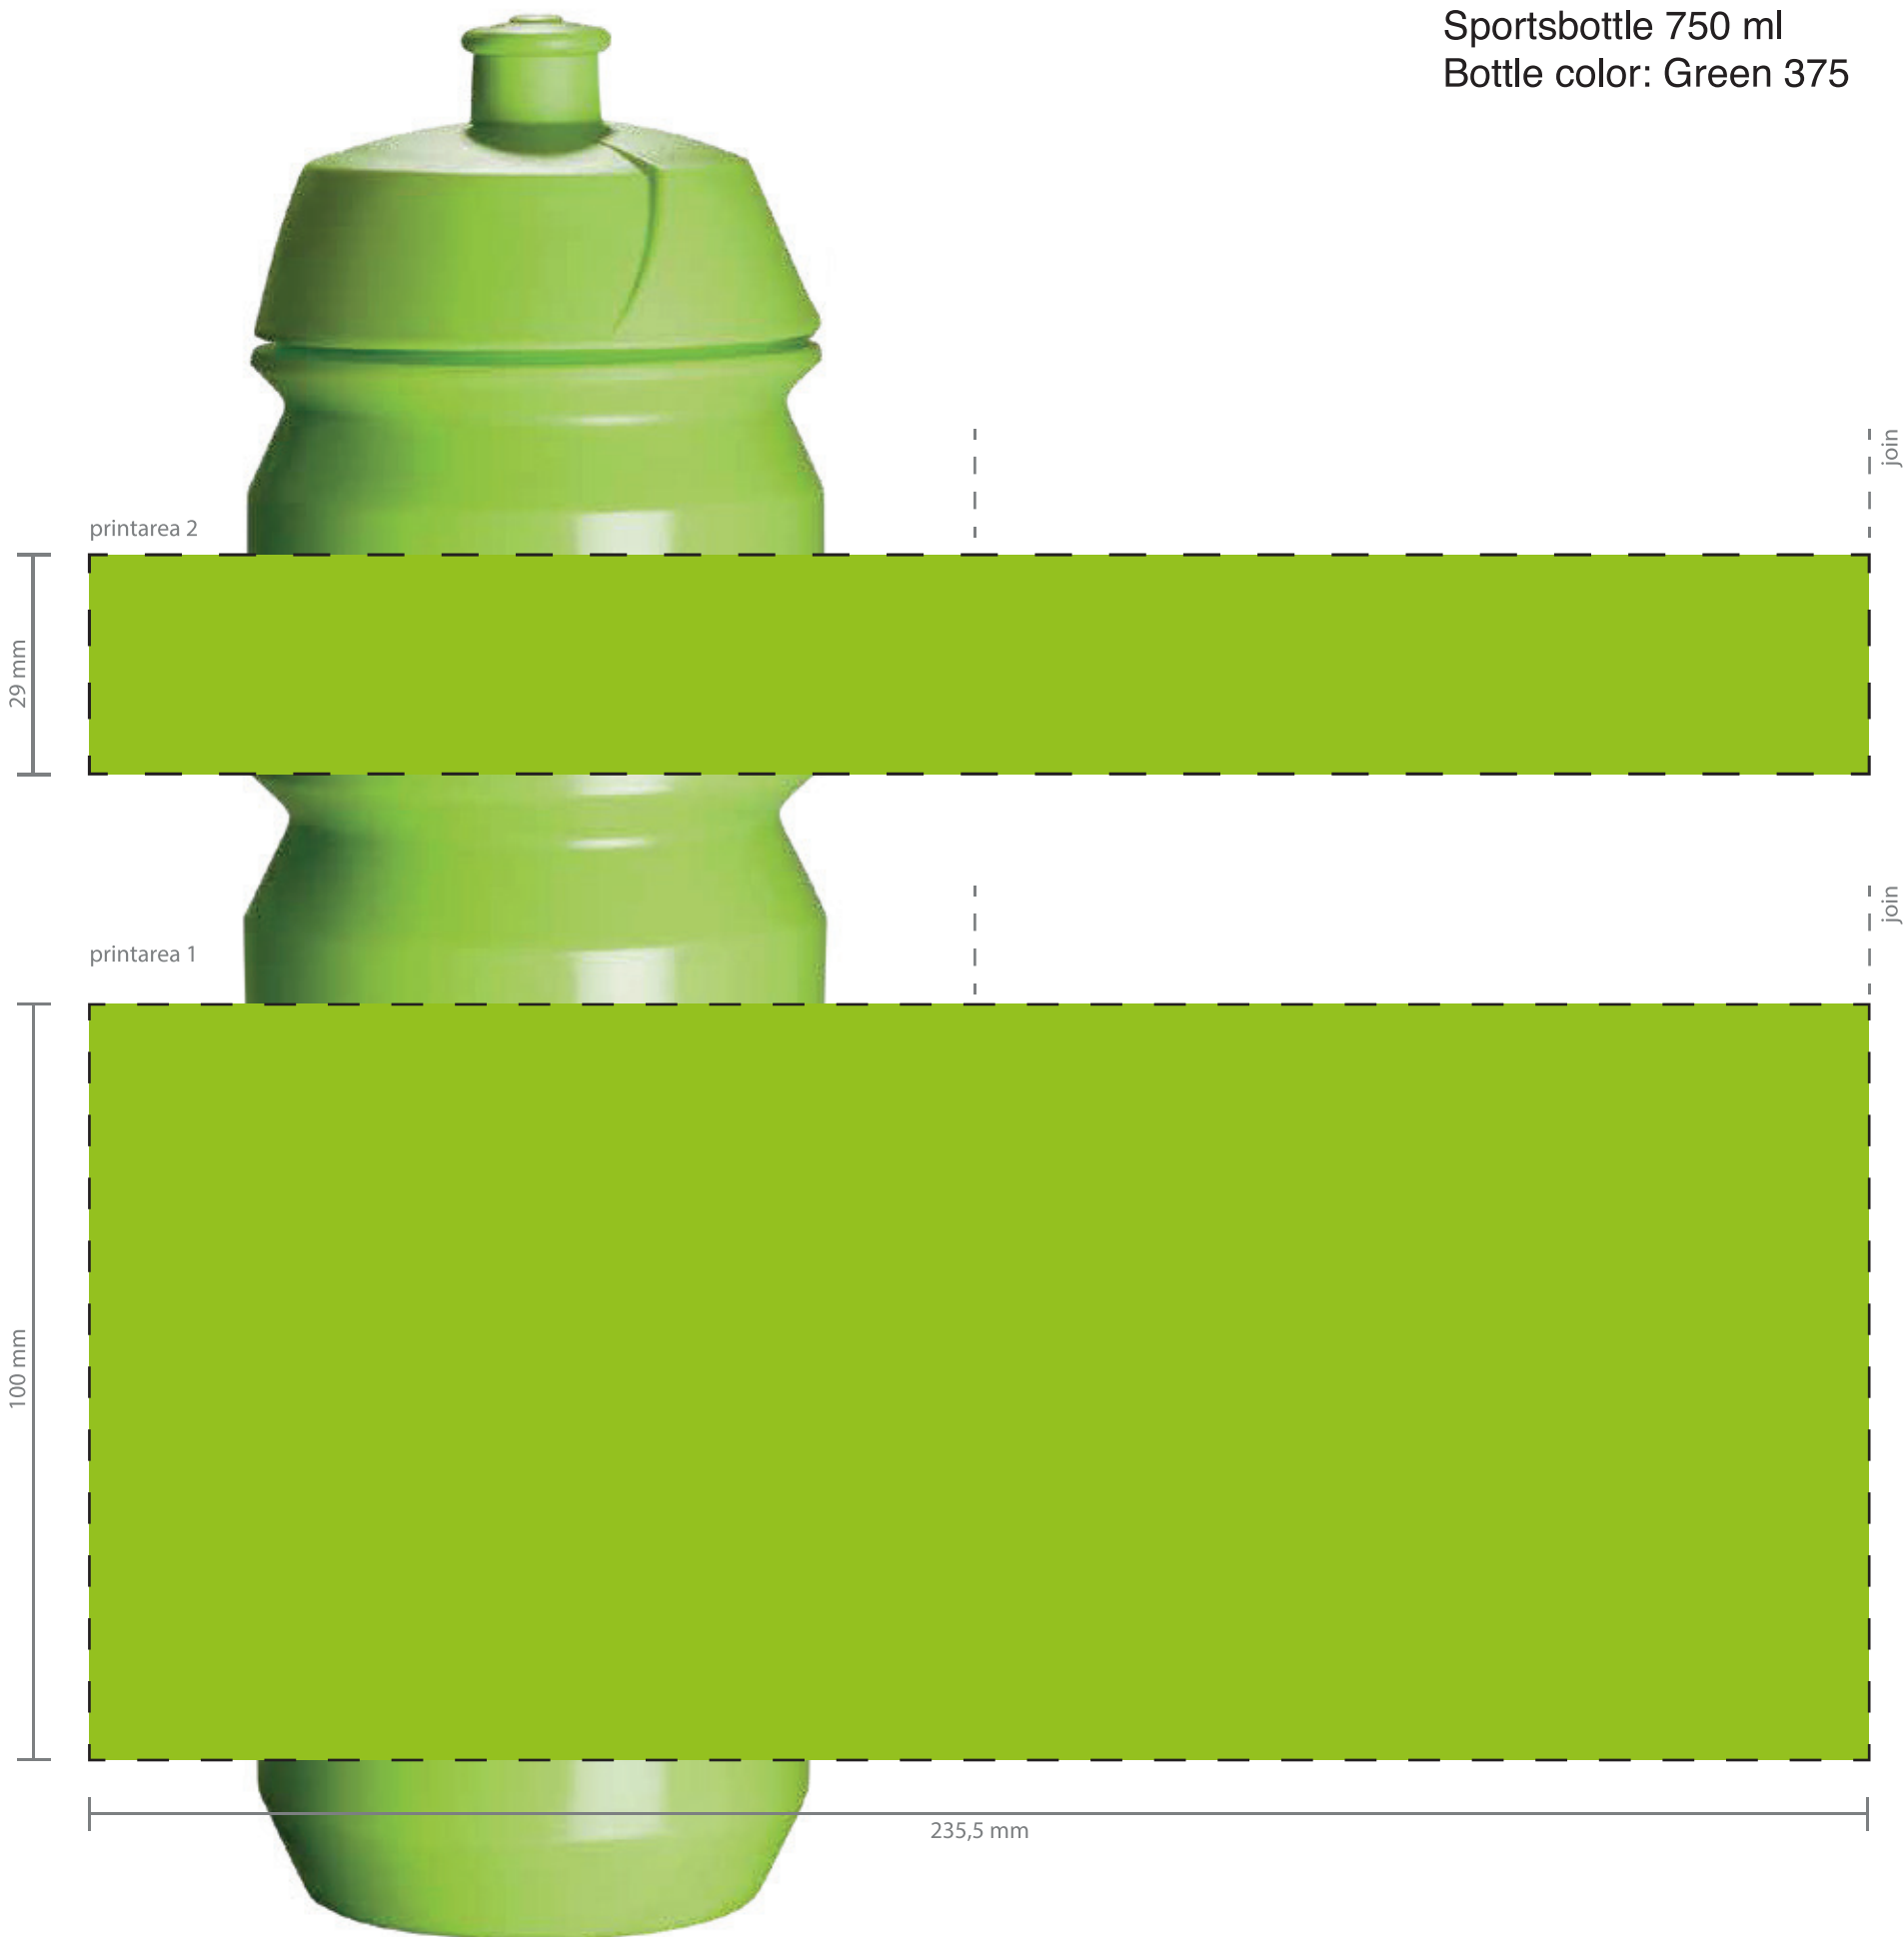

Sportsbottle 750 ml
Bottle color: White

Sportsbottle 750 ml
Bottle color: Transparent white

Sportsbottle 750 ml
Bottle color: Transparent black

Sportsbottle 750 ml
Bottle color: Black

Sportsbottle 750 ml
Bottle color: Transparent blue 2915

Sportsbottle 750 ml
Bottle color: Blue 801

Sportsbottle 750 ml
Bottle color: Blue 300

printarea 2

29 mm

printarea 1

100 mm

235,5 mm

join

join

Sportsbottle 750 ml
Bottle color: Blue 287

Sportsbottle 750 ml
Bottle color: Green 375

Sportsbottle 750 ml
Bottle color: Yellow 108

Sportsbottle 750 ml
Bottle color: Orange 151

Sportsbottle 750 ml
Bottle color: Red 485

Sportsbottle 750 ml
Bottle color: Fluo pink